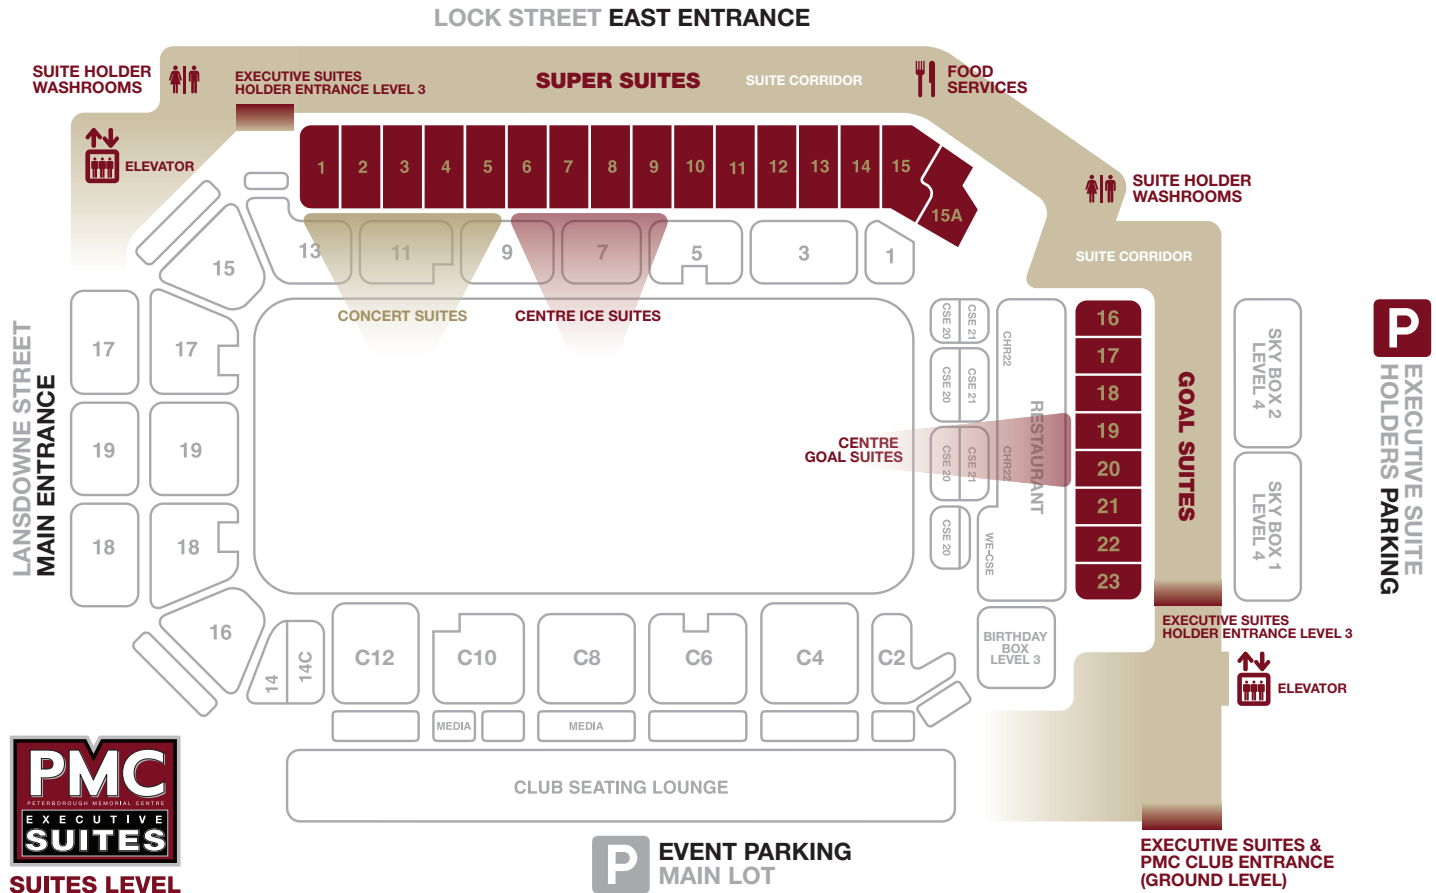

The Suite Life.

SUPER SUITES 1-15A
 (East Side) Capacity 18
 Seating - 14 Standing Room - 4

GOAL SUITES 16-23
 (South End) Capacity 14
 Seating - 12 Standing Room - 2