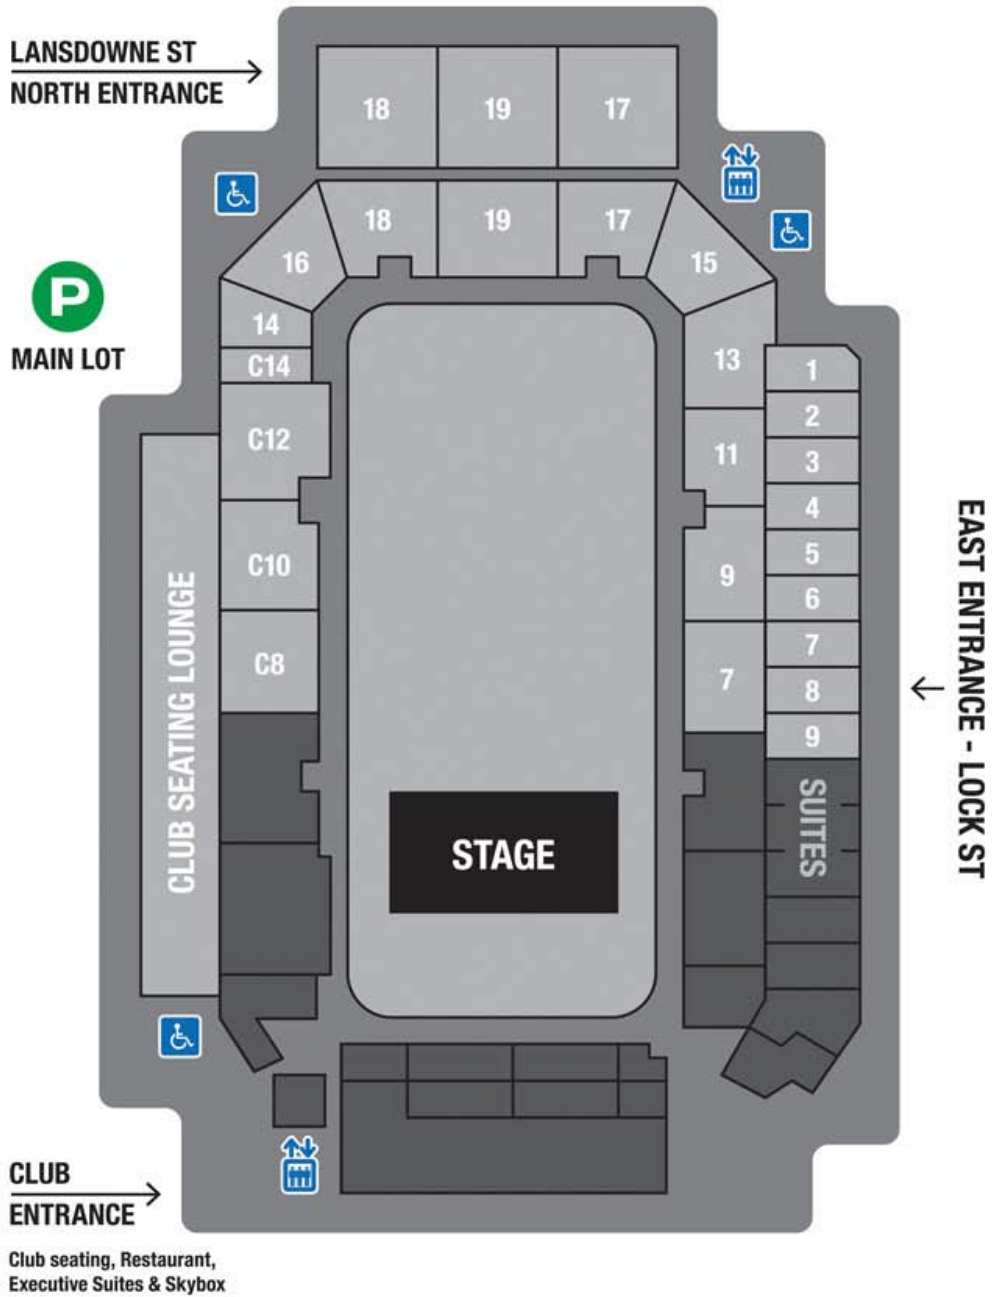

PMC PETERBOROUGH MEMORIAL CENTRE THEATRE SEATING CHART

Club seating, Restaurant,
Executive Suites & Skybox