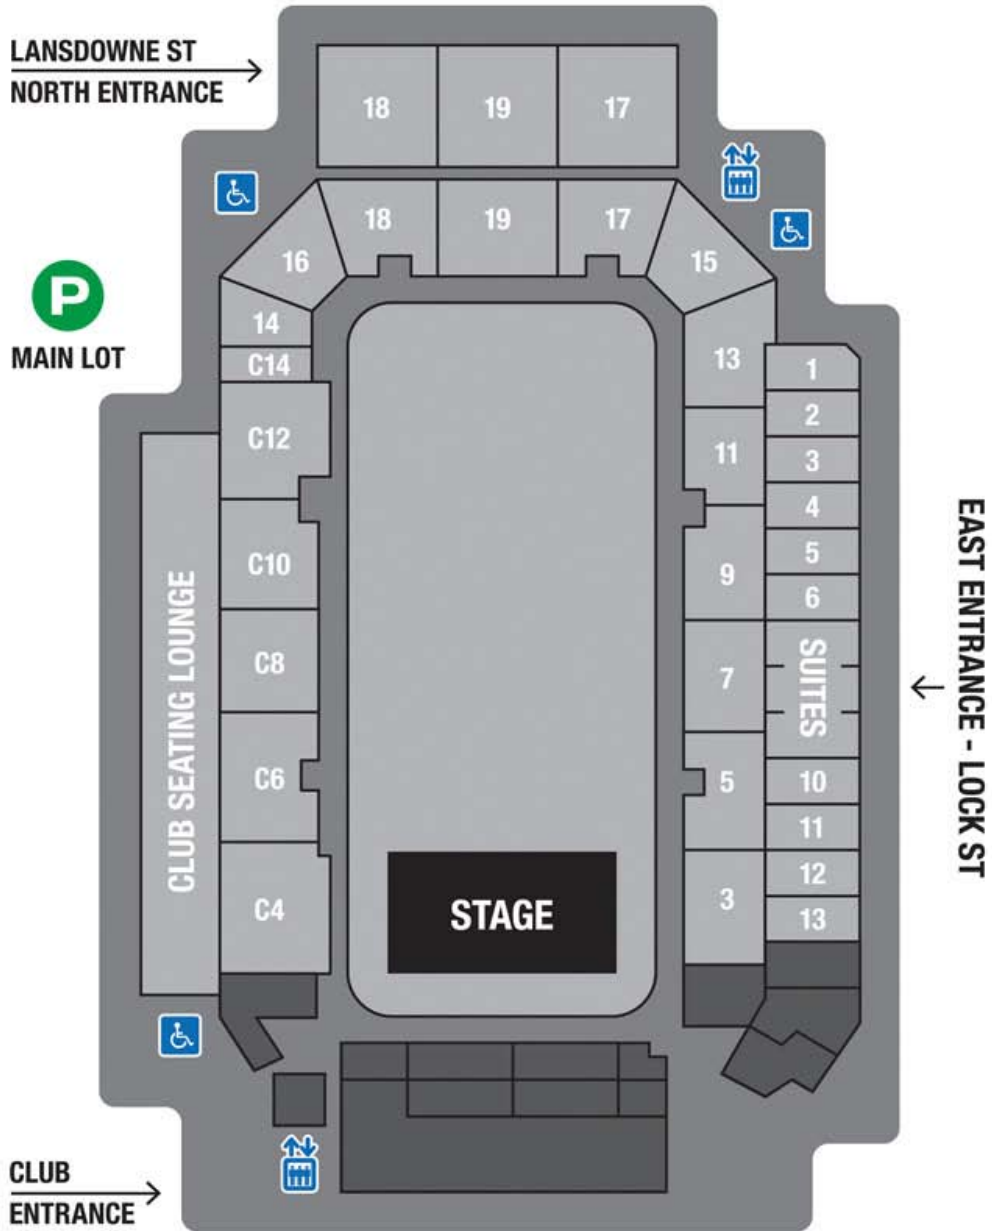

PMC PETERBOROUGH MEMORIAL CENTRE 270 DEGREE CONFIGURATION

Club seating, Restaurant,
Executive Suites & Skybox