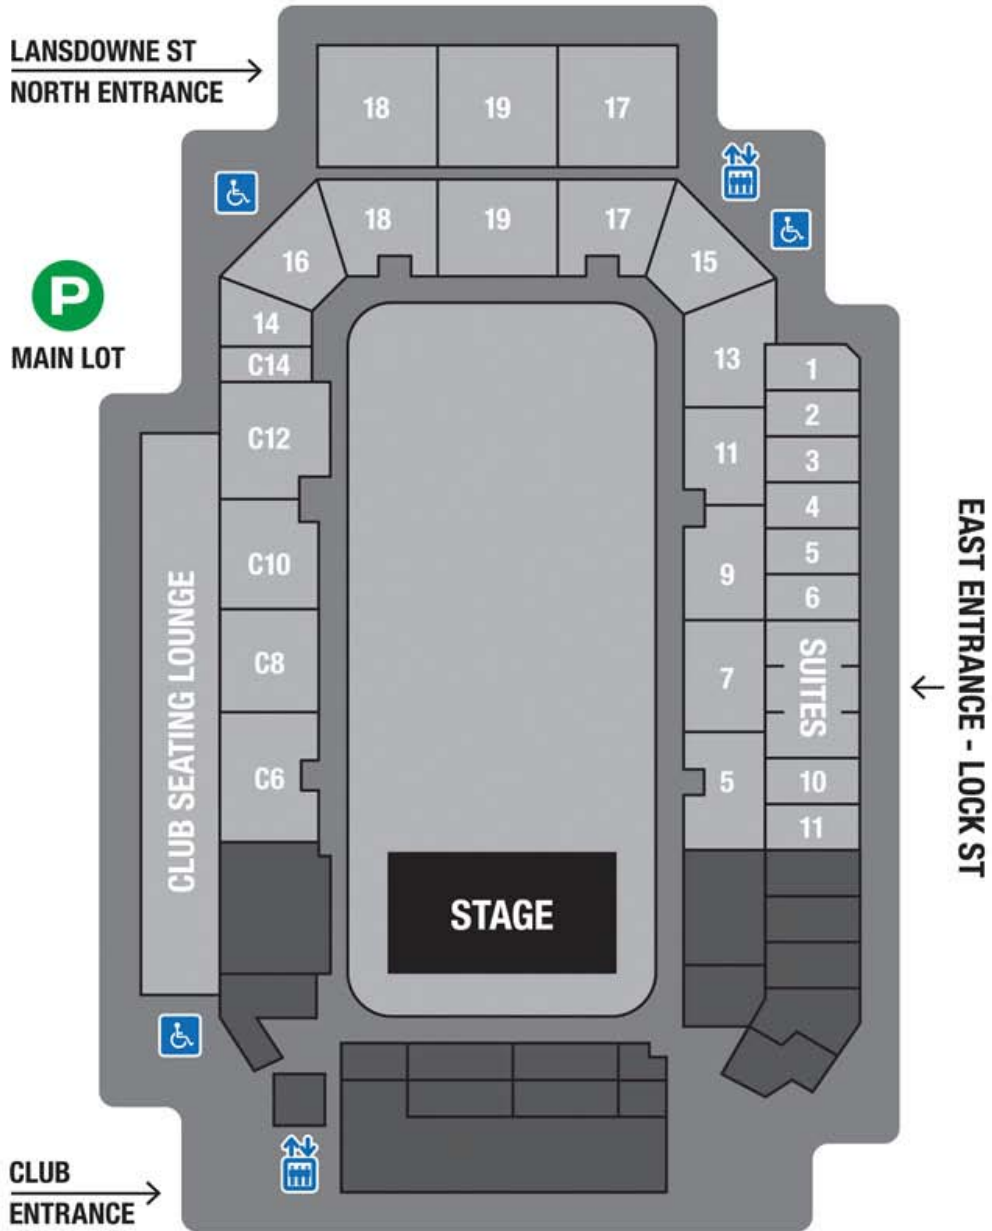

PMC PETERBOROUGH MEMORIAL CENTRE 180 DEGREE CONFIGURATION

Club seating, Restaurant,
Executive Suites & Skybox