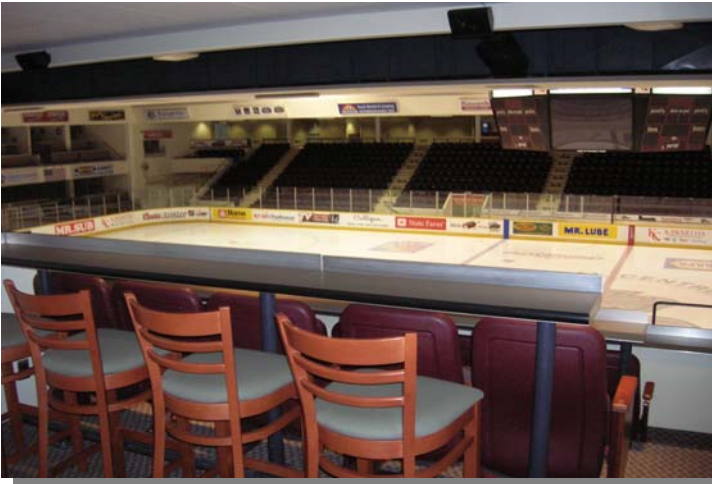

LUXURY SUITES AT THE **PMC** PETERBOROUGH MEMORIAL CENTRE

Entertain your clients, friends and family in one of our private, luxury Suites!

Seating for 12 to 14 people plus standing room. Catered food service and full bar facilities.

SINGLE EVENT SUITE RENTAL PRICING INFORMATION

Super Suite (east side) \$484.00 plus 14 tickets
• Super Suites hold up to 18 persons (4 standing)

Goal Suite (south end) \$434.00 plus 12 tickets
• Goal Suites hold up to 14 persons (2 standing)
G.S.T included